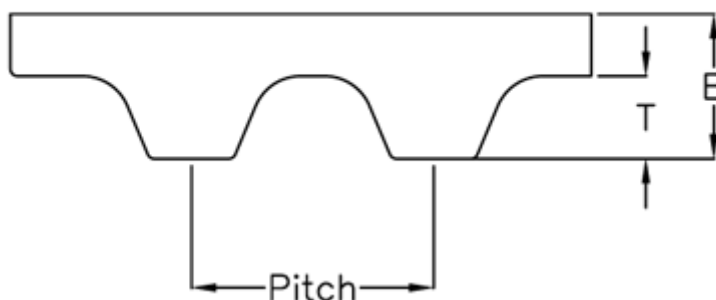

Article number: 602776220691

Description: Gates Timing Belt Synchropower PU 6 T5 690

Measures

Height B mm	= 2.2
Height T mm	= 1.2
Length	= 690
Number of teeth	= 138
Pitch	= 5
Type	= PU 6 T5 690
Width	= 6